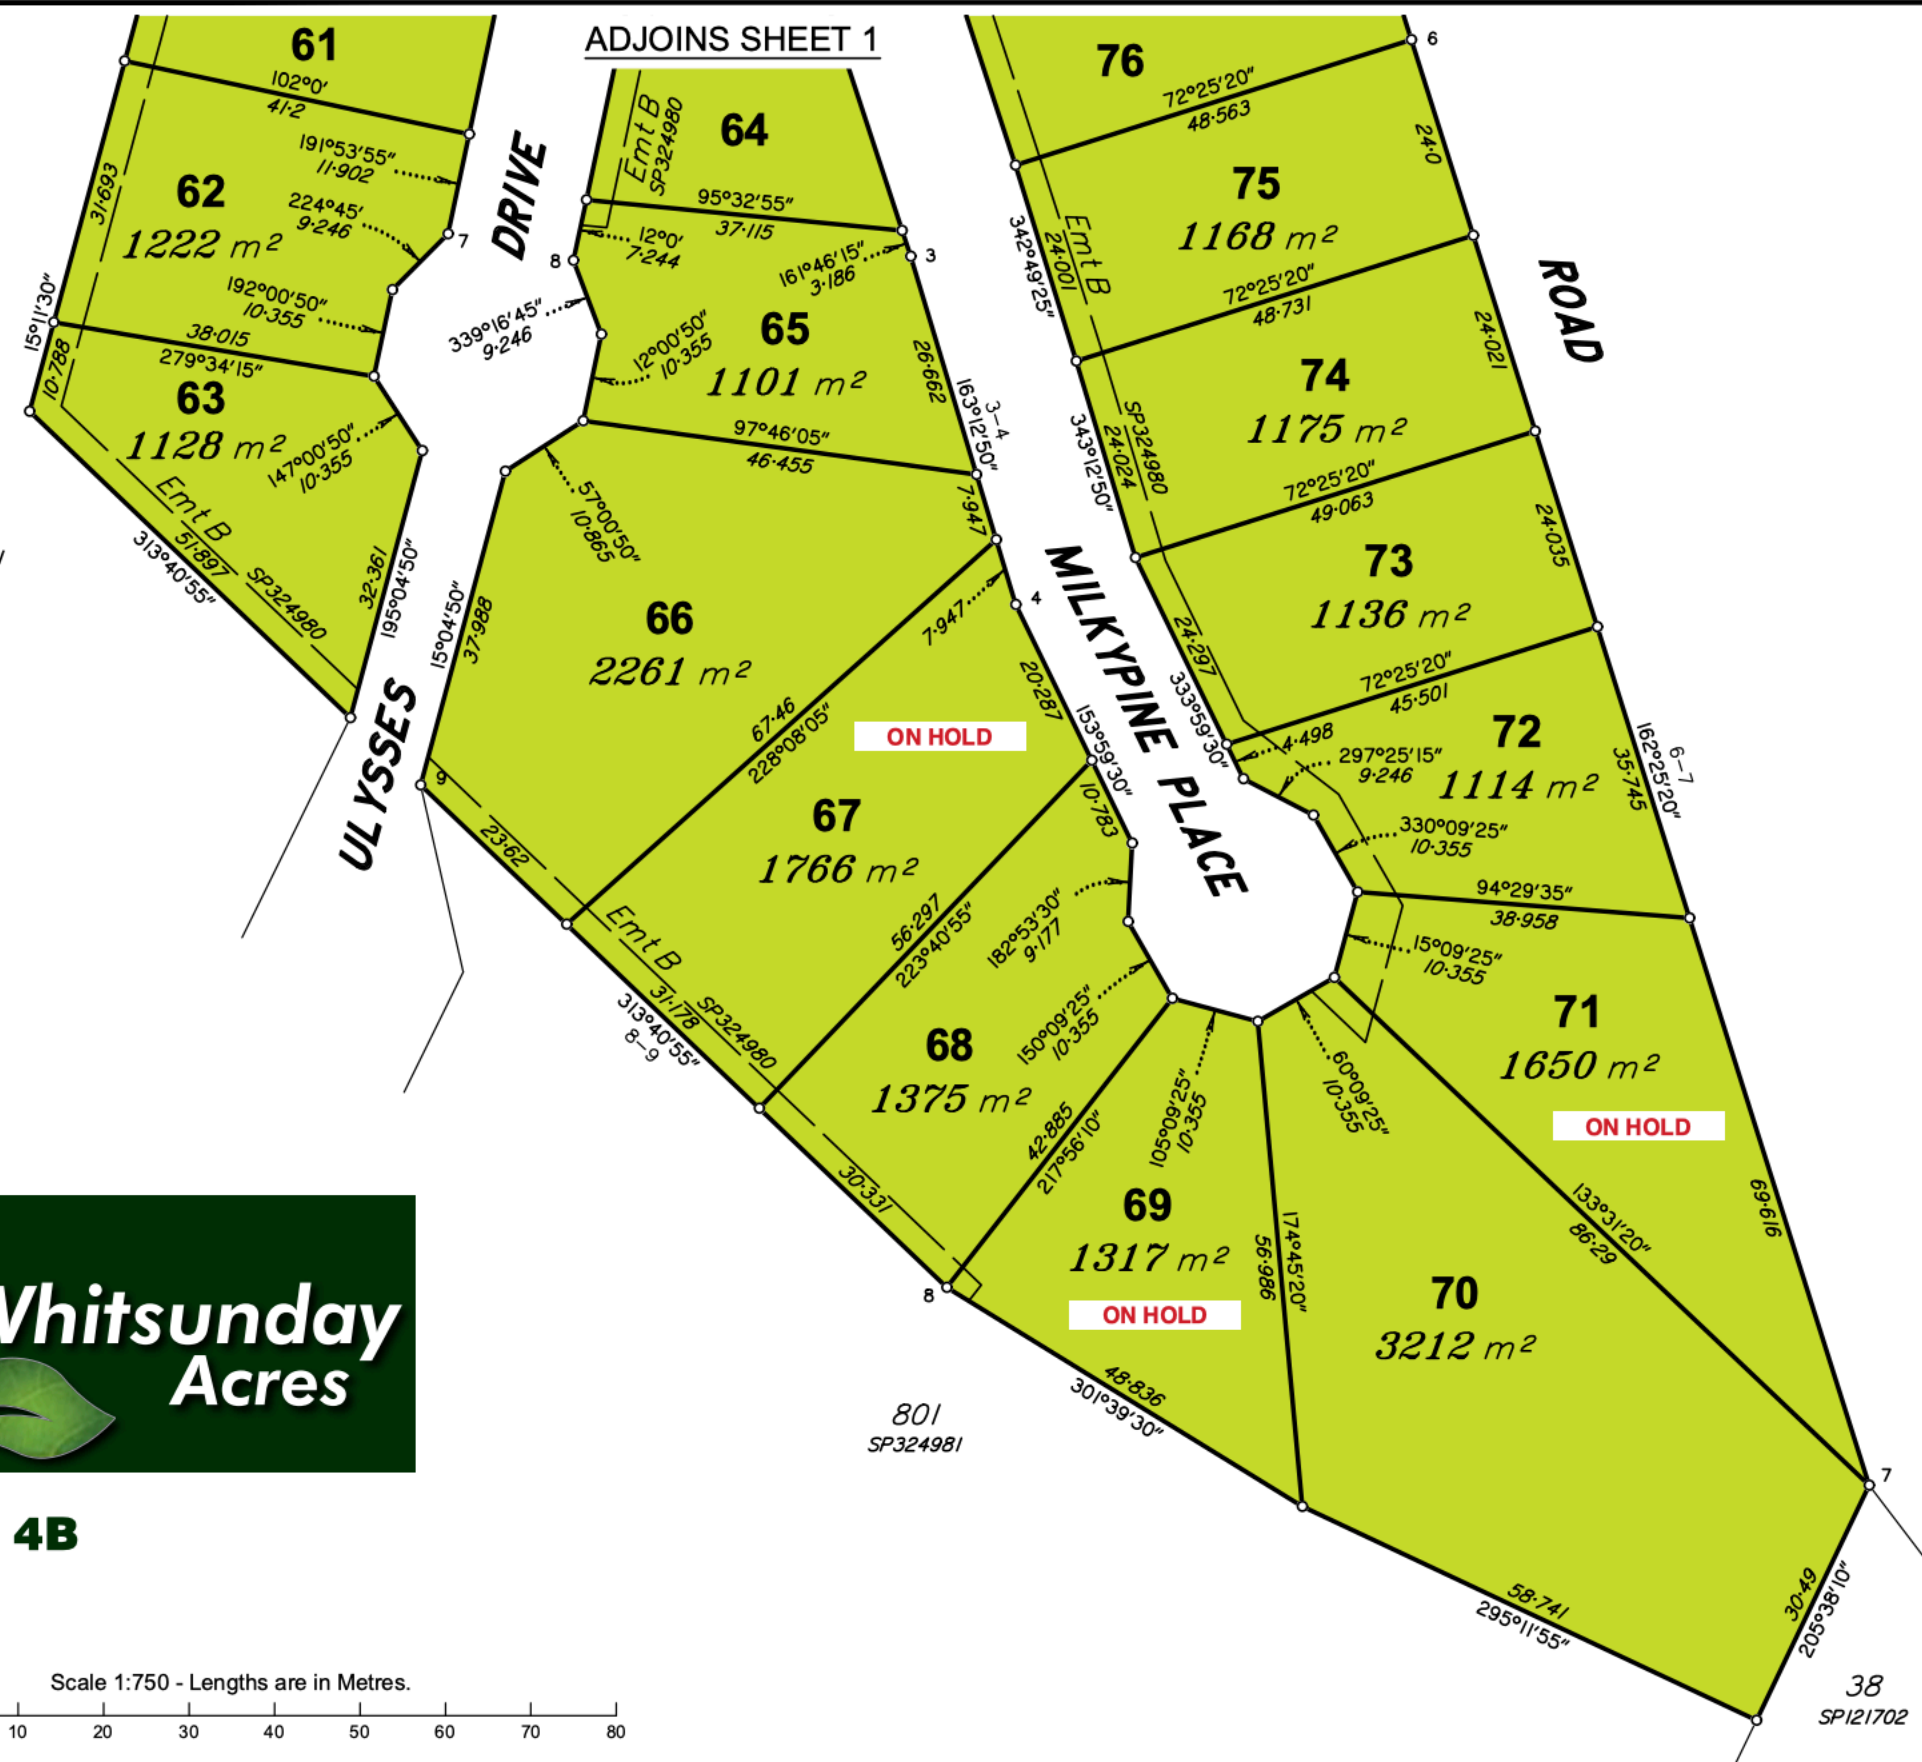

DISCLOSURE PLAN

LOT DIMENSIONS
 PROPOSED LOTS 57-80
 WHITSUNDAY ACRES
 STAGE 4B

Currently Described as:
 RPD: Lot 203 on SP322710
 Locality: Cannon Valley
 Local Government: Whitsunday Regional

STAGE 4B
Sheet 2

Scale 1:750 - Lengths are in Metres.