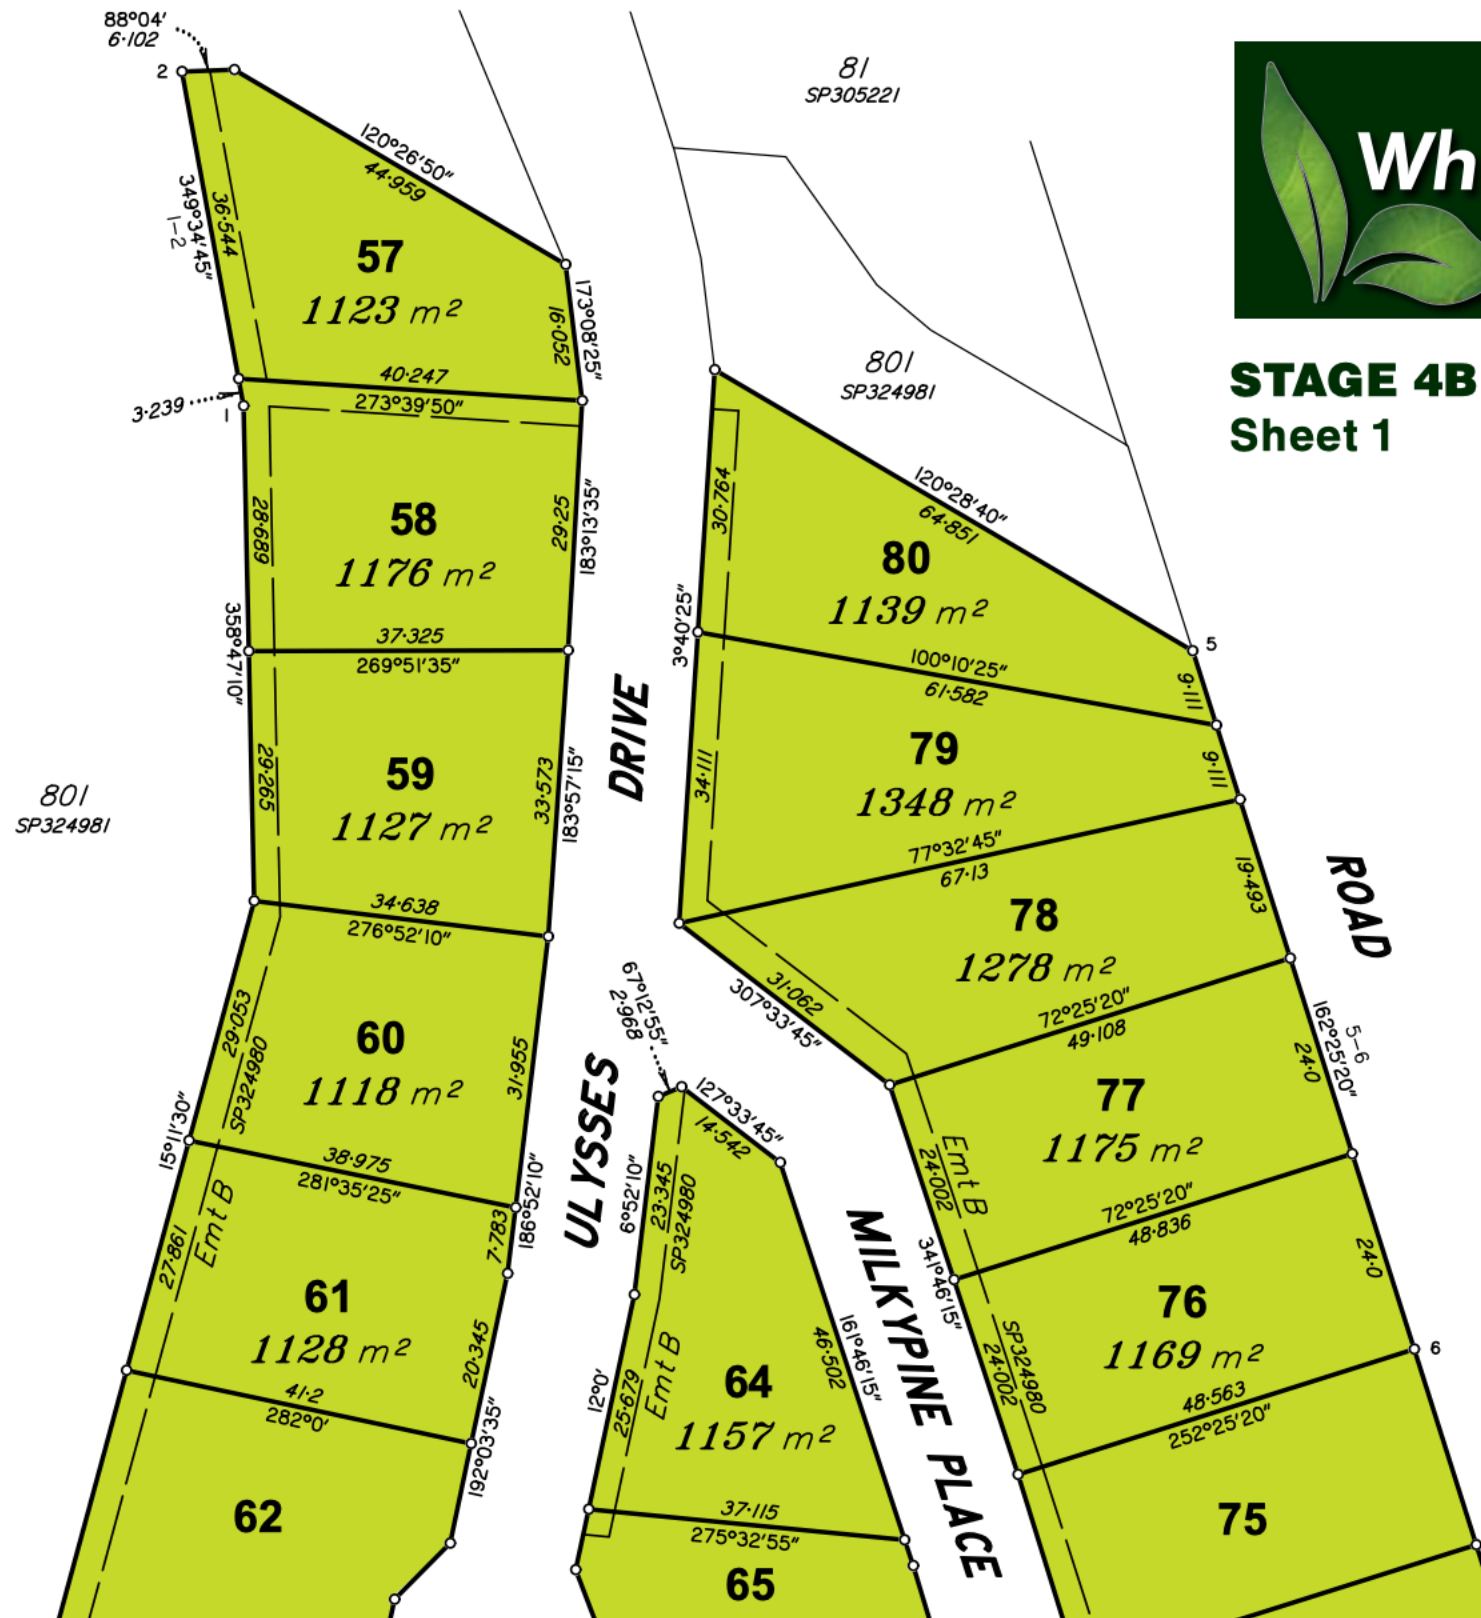

DISCLOSURE PLAN

LOT DIMENSIONS
 PROPOSED LOTS 57-80
 WHITSUNDAY ACRES
 STAGE 4B

Currently Described as:
 RPD: Lot 203 on SP322710
 Locality: Cannon Valley
 Local Government: Whitsunday Regional

STAGE 4B Sheet 1

ADJOINS SHEET 2

Scale 1:750 - Lengths are in Metres.